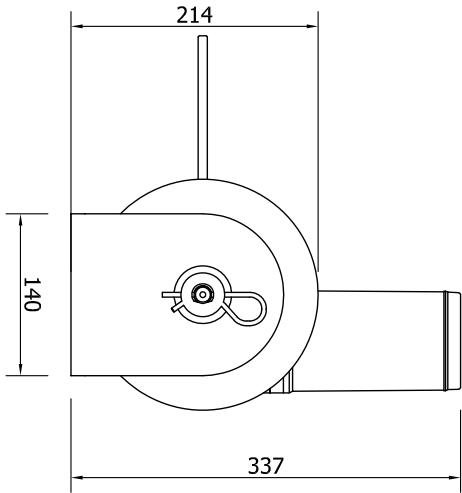

Stressfree Mini Me Standard

Suitable for boats: up to 18.5ft / 5.5m
Maximum boat weight: 1.5 tons

The Mini Me Standard winch is strong, robust and extremely fast.

Product	Line Speed Max
Mini Me Standard	138 feet per min. / 42 meters per min
Baseplate	Diameter Drum
4mm pressed	200mm or 7.84"
Voltage	Gearbox
12v	40S
Motor power with High Torque	Emergency Manual Override
300watt	√
Shaft size	Winch Weight
18mm or 0.71"	26.45lbs or 12kg

The Mini Me Standard anchor winch also features:

- Adaptable fit and varied mounting options, with the ability to reset the gearbox and motor assembly in 8 different configurations to best suit your anchor well
- Optional deck mounting
- Premium quality Italian motor and gearbox
- Waterproof 80amp circuit breaker with thermal overload cut-out
- 40 series double anodised gearbox to prevent corrosion
- Drum capacity:
60 meters of 6mm double braid eye spliced to 3 meters of 8mm nylon spliced to 4 meters of 6mm short link chain
- Solid stainless steel drive shaft
- Grease impregnated acetyl bush for superior performance
- Constructed from 316 L grade marine stainless steel
- All rope and chain is powered on and off the drum
- Optional waterproof wireless remote
- 3-year warranty

**Recommend dual batteries with the battery switch set to BOTH*

© COPYRIGHT 2014
stressfree marine Pty Ltd

Issue	Ref.	revision	Drawn	Apprv.	Date	TOLERANCES	SCALE	MATERIAL	FINISH	DO NOT SCALE DIMENSIONS IN MILLIMETRES UNLESS OTHERWISE STATED	DRAWING No.
2		revise to show repositioned Mounting Holes	REMSON		8/5/19	Unless otherwise stated NO DEC. ± 1 DEC. PL. ± 2 DEC. PL. ± HOLE DIM. ± ANGLES ±	Drawn Checked Design OK Approved	316 Stainless Steel	Chemically Polished		SF02735
							DATE		NAME		
							21/04/14		Mini Me Layout		
<p style="text-align: center;">stressfree marine Pty Ltd®</p>											