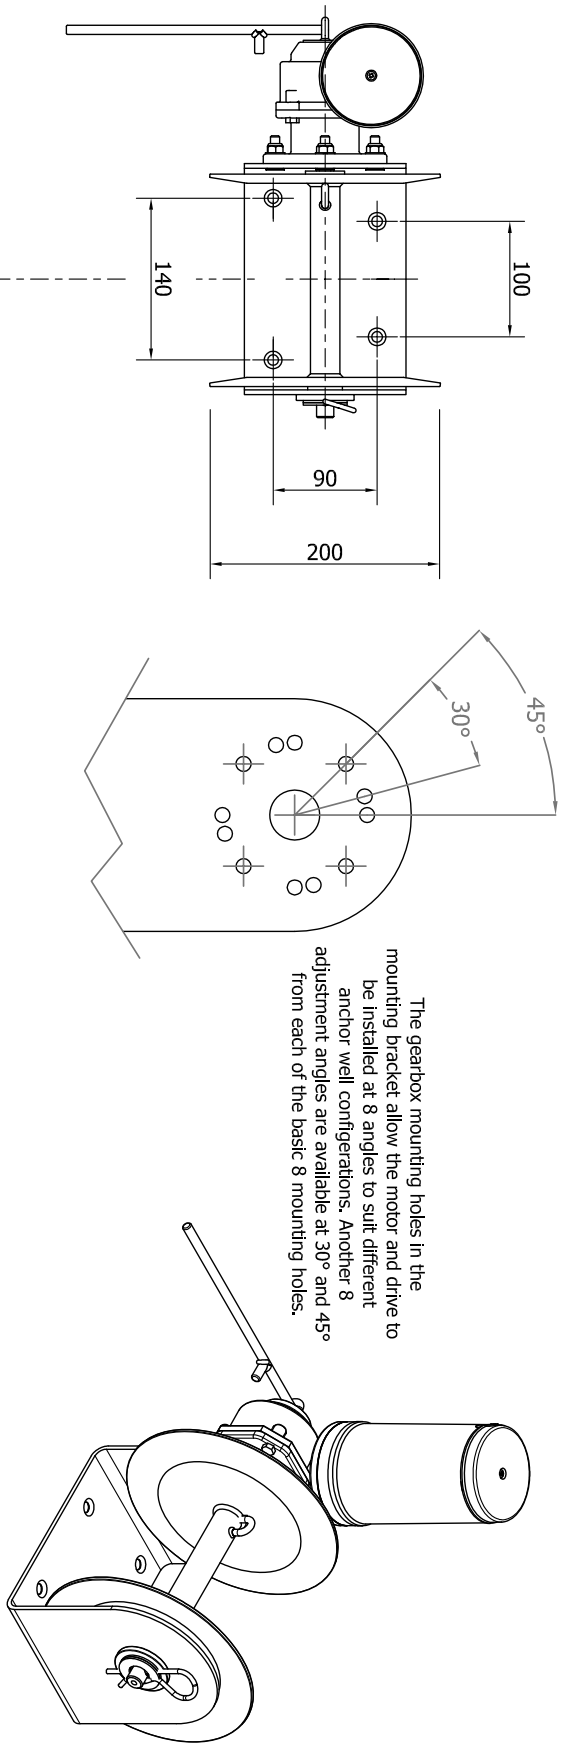

Stressfree Mini Me Standard

Suitable for boats: up to 18.5ft / 5.5m
Maximum boat weight: 1.5 tons

The Mini Me Standard winch is strong, robust and extremely fast.

Product	Line Speed Max
Mini Me Standard	138 feet per min. / 42 meters per min
Baseplate	Diameter Drum
4mm pressed	200mm or 7.84"
Voltage	Gearbox
12v	40S
Motor power with High Torque	Emergency Manual Override
300watt	√
Shaft size	Winch Weight
18mm or 0.71"	26.45lbs or 12kg

The Mini Me Standard anchor winch also features:

- Adaptable fit and varied mounting options, with the ability to reset the gearbox and motor assembly in 8 different configurations to best suit your anchor well
- Optional deck mounting
- Premium quality Italian motor and gearbox
- Waterproof 80amp circuit breaker with thermal overload cut-out
- 40 series double anodised gearbox to prevent corrosion
- Drum capacity:
60 meters of 6mm double braid eye spliced to 3 meters of 8mm nylon spliced to 4 meters of 6mm short link chain
- Solid stainless steel drive shaft
- Grease impregnated acetyl bush for superior performance
- Constructed from 316 L grade marine stainless steel
- All rope and chain is powered on and off the drum
- Optional waterproof wireless remote
- 3-year warranty

**Recommend dual batteries with the battery switch set to BOTH*

© COPYRIGHT 2014
stressfree marine Pty Ltd

Issue	Ref.	revision	Drawn	Apprv.	Date	TOLERANCES	SCALE	MATERIAL	FINISH	DO NOT SCALE DIMENSIONS IN MILLIMETRES UNLESS OTHERWISE STATED	DRAWING No.
2		revise to show repositioned Mounting Holes	REMSON		8/5/19	Unless otherwise stated NO DEC. ± 1 DEC. PL. ± 2 DEC. PL. ± HOLE DIM. ± ANGLES ±	Drawn Checked Design OK Approved	316 Stainless Steel	Chemically Polished		SF02735
							DATE		NAME		
							21/04/14		Mini Me Layout		
<p style="text-align: center;">stressfree marine Pty Ltd®</p>											