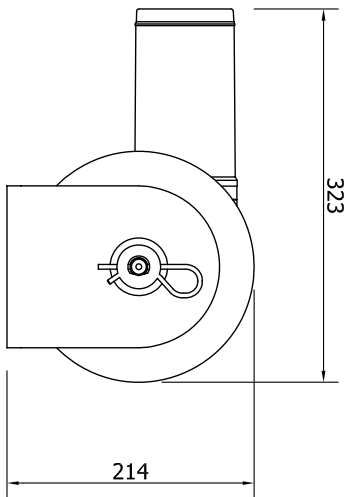

Stressfree Mini Me Standard

Suitable for boats: up to 18.5ft / 5.5m
Maximum boat weight: 1.5 tons

The Mini Me Standard winch is strong, robust and extremely fast.

Product	Line Speed Max
Mini Me Standard	138 feet per min. / 42 meters per min
Baseplate	Diameter Drum
4mm pressed	200mm or 7.84"
Voltage	Gearbox
12v	40S
Motor power with High Torque	Emergency Manual Override
300watt	√
Shaft size	Winch Weight
18mm or 0.71"	26.45lbs or 12kg

The Mini Me Standard anchor winch also features:

- Adaptable fit and varied mounting options, with the ability to reset the gearbox and motor assembly in 8 different configurations to best suit your anchor well
- Optional deck mounting
- Premium quality Italian motor and gearbox
- Waterproof 80amp circuit breaker with thermal overload cut-out
- 40 series double anodised gearbox to prevent corrosion
- Drum capacity:
60 meters of 6mm double braid eye spliced to 3 meters of 8mm nylon spliced to 4 meters of 6mm short link chain
- Solid stainless steel drive shaft
- Grease impregnated acetyl bush for superior performance
- Constructed from 316 L grade marine stainless steel
- All rope and chain is powered on and off the drum
- Optional waterproof wireless remote
- 3-year warranty

**Recommend dual batteries with the battery switch set to BOTH*

© COPYRIGHT 2014
stressfree marine Pty Ltd

Issue	Ref.	revision	Drawn	Apprv.	Date	TOLERANCES	SCALE	MATERIAL	FINISH	DO NOT SCALE DIMENSIONS IN MILLIMETRES UNLESS OTHERWISE STATED	DRAWING No.
2		revise to show repositioned Mounting Holes	REMSON		8/5/19	Unless otherwise stated NO DEC. ± 1 DEC. PL. ± 2 DEC. PL. ± HOLE DIM. ± ANGLES ±	Drawn Checked Design OK Approved	316 Stainless Steel	Chemically Polished		SF02735
							DATE		NAME		
							21/04/14		Mini Me Layout		
<p style="text-align: center;">stressfree marine Pty Ltd®</p>											