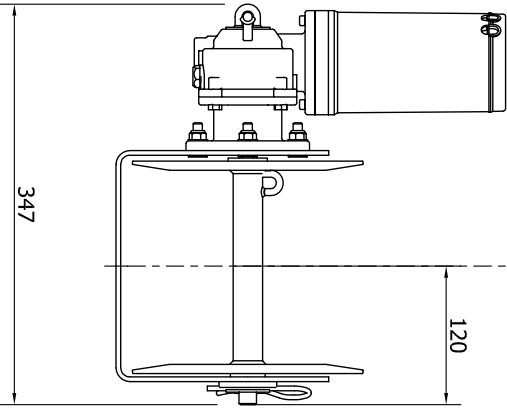

Stressfree Mini Me Standard

Suitable for boats: up to 18.5ft / 5.5m
Maximum boat weight: 1.5 tons

The Mini Me Standard winch is strong, robust and extremely fast.

Product	Line Speed Max
Mini Me Standard	138 feet per min. / 42 meters per min
Baseplate	Diameter Drum
4mm pressed	200mm or 7.84"
Voltage	Gearbox
12v	40S
Motor power with High Torque	Emergency Manual Override
300watt	√
Shaft size	Winch Weight
18mm or 0.71"	26.45lbs or 12kg

The Mini Me Standard anchor winch also features:

- Adaptable fit and varied mounting options, with the ability to reset the gearbox and motor assembly in 8 different configurations to best suit your anchor well
- Optional deck mounting
- Premium quality Italian motor and gearbox
- Waterproof 80amp circuit breaker with thermal overload cut-out
- 40 series double anodised gearbox to prevent corrosion
- Drum capacity:
60 meters of 6mm double braid eye spliced to 3 meters of 8mm nylon spliced to 4 meters of 6mm short link chain
- Solid stainless steel drive shaft
- Grease impregnated acetyl bush for superior performance
- Constructed from 316 L grade marine stainless steel
- All rope and chain is powered on and off the drum
- Optional waterproof wireless remote
- 3-year warranty

**Recommend dual batteries with the battery switch set to BOTH*

© COPYRIGHT 2014
stressfree marine Pty Ltd

Issue	Ref.	revision	Drawn	Apprv.	Date	TOLERANCES	SCALE	MATERIAL	FINISH	DO NOT SCALE DIMENSIONS IN MILLIMETRES UNLESS OTHERWISE STATED	DRAWING No.
2		revise to show repositioned Mounting Holes	REMSON		8/5/19	Unless otherwise stated NO DEC. ± 1 DEC. PL. ± 2 DEC. PL. ± HOLE DIM. ± ANGLES ±	Drawn Checked Design OK Approved	316 Stainless Steel	Chemically Polished		SF02735
							DATE		NAME		
							21/04/14		Mini Me Layout		
<p style="text-align: center;">stressfree marine Pty Ltd®</p>											